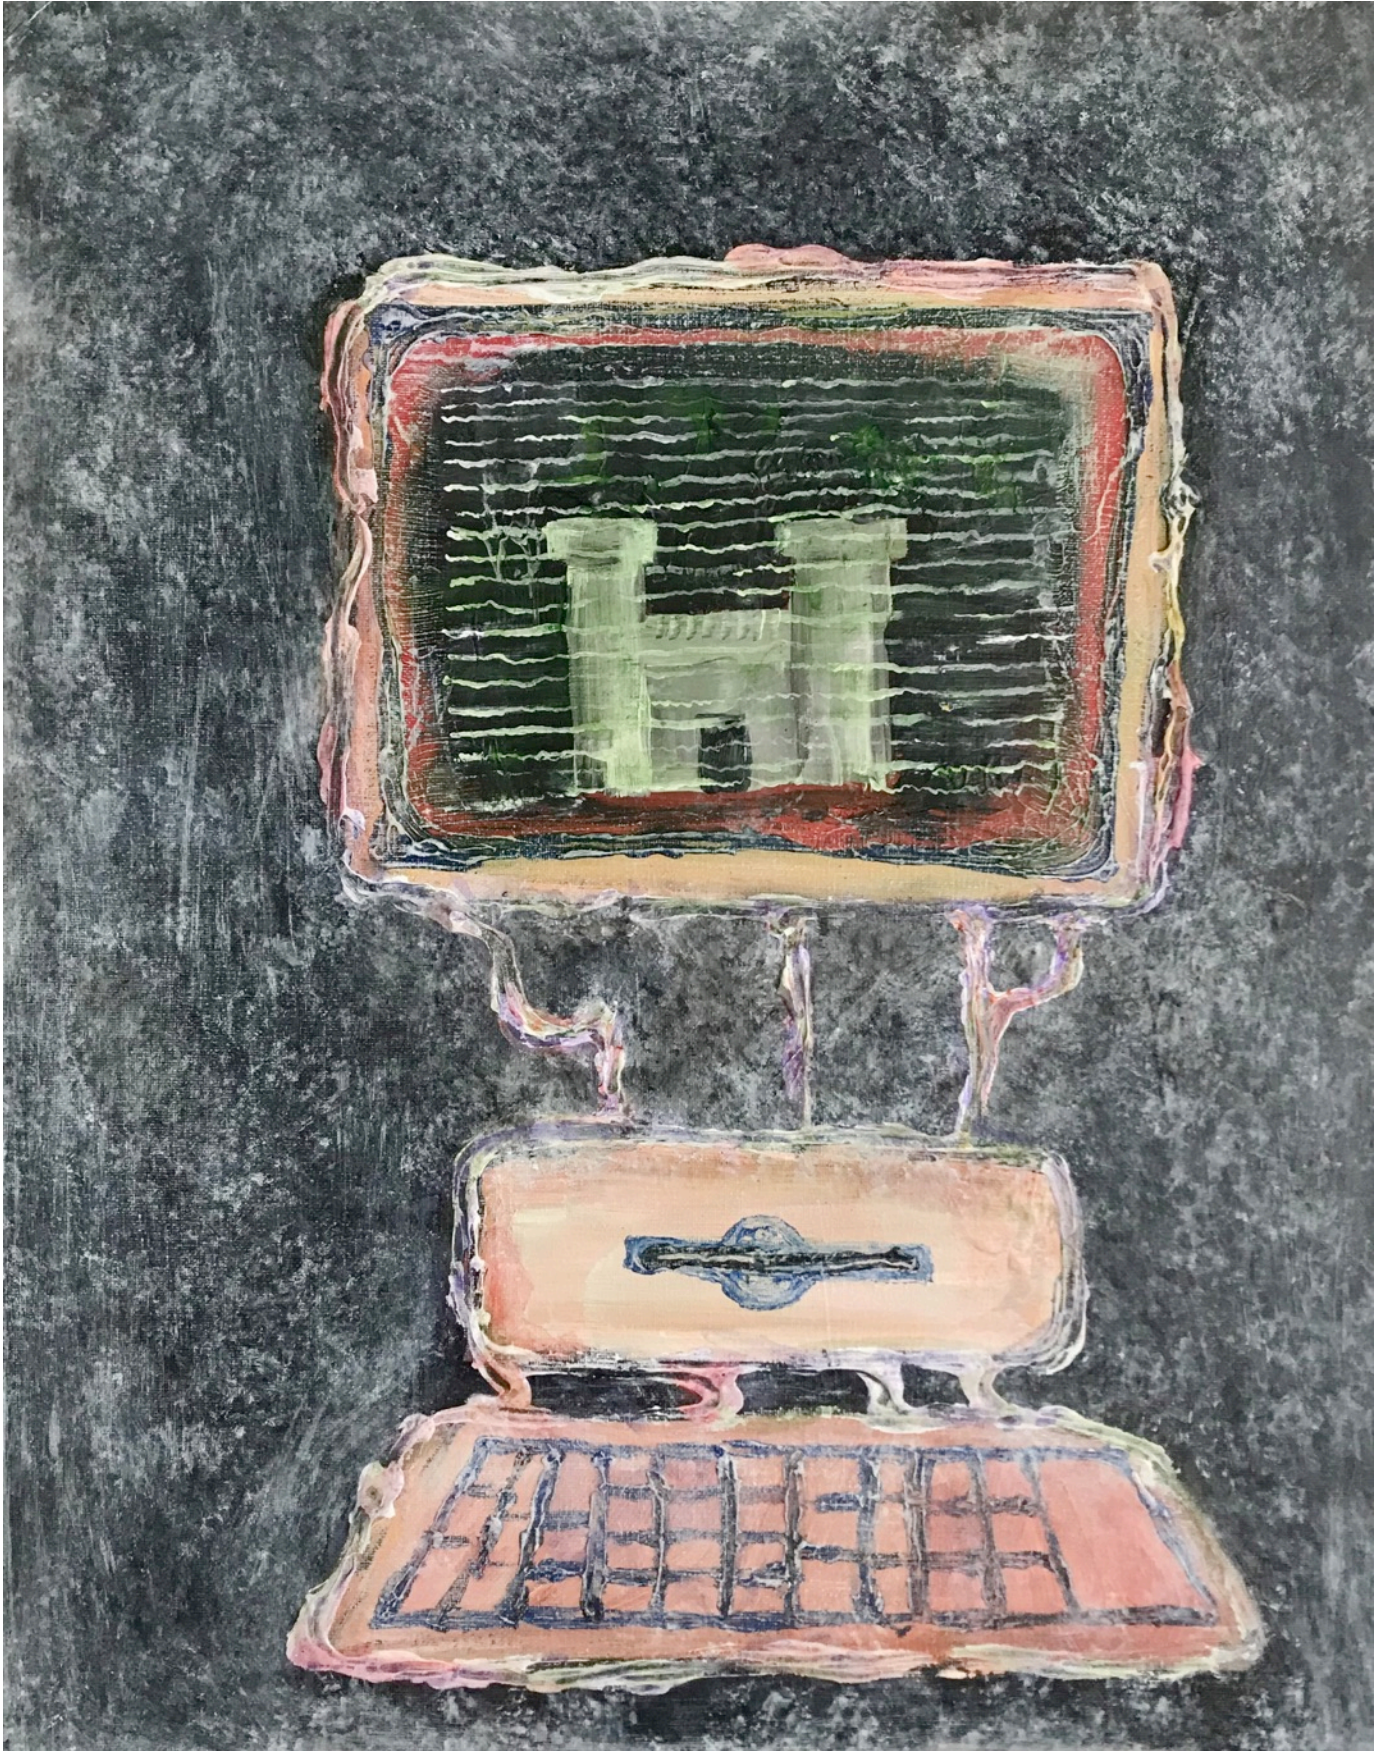

A.BINDER@ALEXANDBINDER.ORG

ACRYLIC ON WOOD
30 X 40 CM

ACRYLIC ON WOOD
30 X 40 CM

WOOD, MODELING MATERIAL, ALUMINIUM FOIL, GLUE, STONE, ACRYLIC COLOR
APPROX. 20 X 10 X 20 CM

ACRYLIC ON WOOD
30 X 50 CM

ACRYLIC ON WOOD
30 X 50 CM

ACRYLIC ON WOOD
15 X 40 CM

ACRYLIC ON WOOD
30 X 40 CM

ACRYLIC ON WOOD
30 X 50 CM

ACRYLIC ON WOOD
30 X 40 CM

ACRYLIC ON WOOD
30 X 40 CM

WOOD, MODELING MATERIAL, ALUMINIUM FOIL, GLUE, PINE CONE, ACRYLIC COLOR
APPROX. 17X 8 X 15 CM

ACRYLIC ON WOOD
30 X 50 CM

ACRYLIC ON WOOD
30 X 50 CM

ACRYLIC ON WOOD
30 X 50 CM

ACRYLIC ON WOOD
30 X 40 CM

ACRYLIC ON WOOD, 3½-INCH FLOPPY DISKS
30 X 40 CM

ACRYLIC ON WOOD
30 X 40 CM

ACRYLIC ON CANVAS
40 X 50 CM