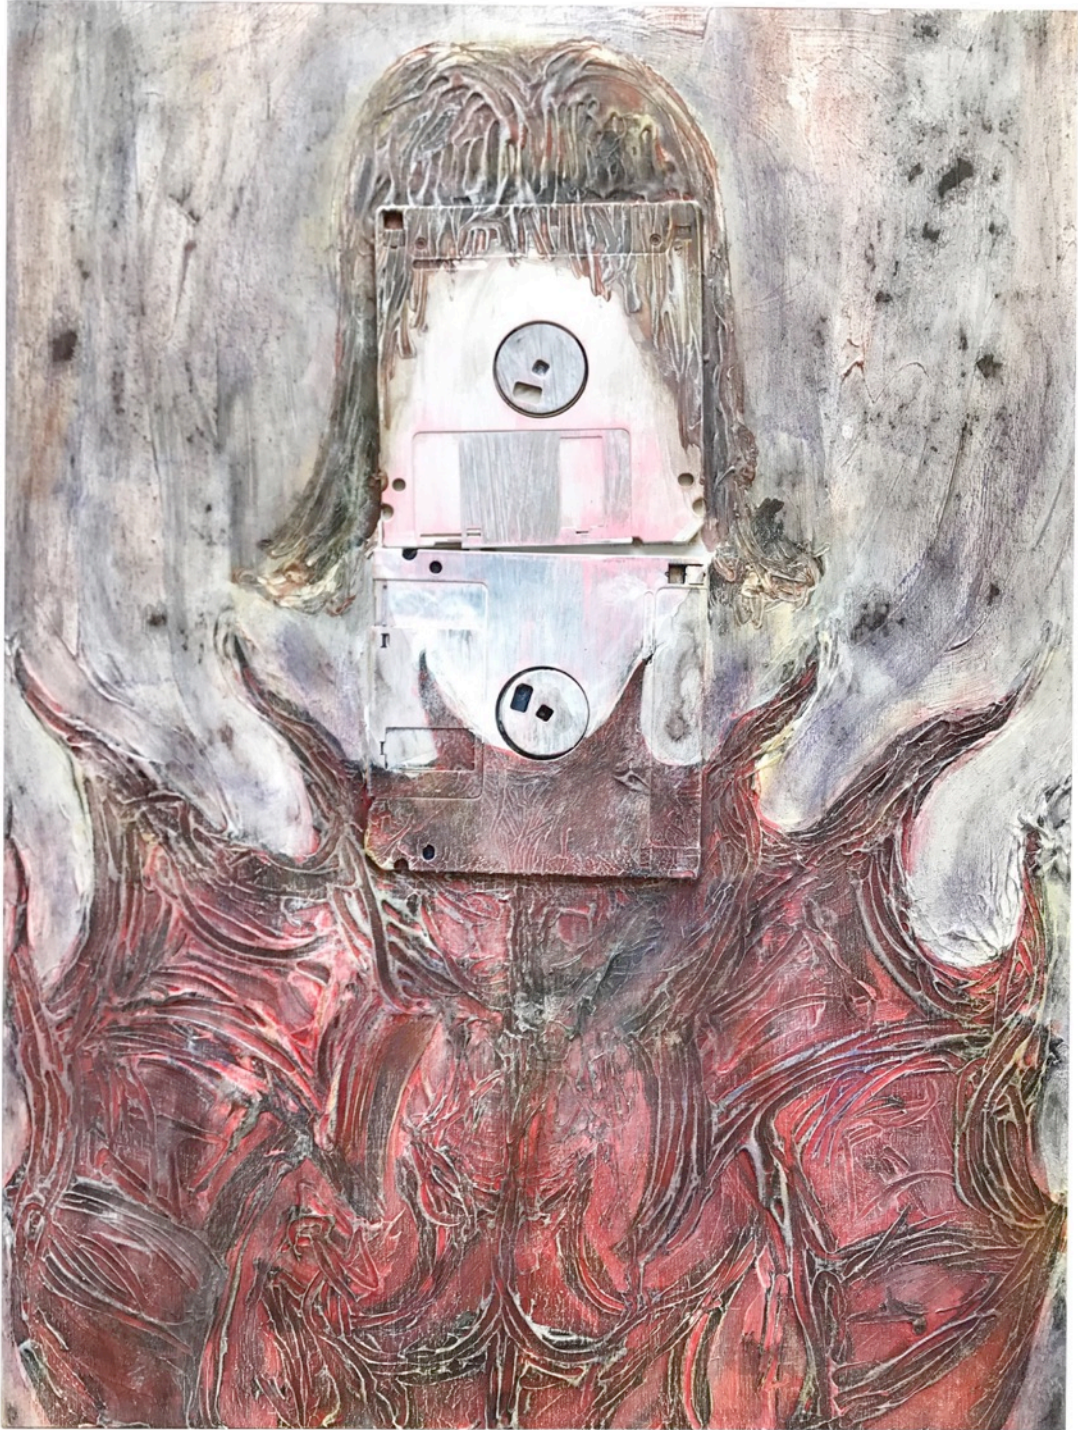

A.BINDER@ALEXANDBINDER.ORG

ACRYLIC ON WOOD
30 X 40 CM

ACRYLIC ON WOOD
30 X 40 CM

WOOD, MODELING MATERIAL, ALUMINIUM FOIL, GLUE, STONE, ACRYLIC COLOR
APPROX. 20 X 10 X 20 CM

ACRYLIC ON WOOD
30 X 50 CM

ACRYLIC ON WOOD
30 X 50 CM

ACRYLIC ON WOOD
15 X 40 CM

ACRYLIC ON WOOD
30 X 40 CM

ACRYLIC ON WOOD
30 X 50 CM

ACRYLIC ON WOOD
30 X 40 CM

ACRYLIC ON WOOD
30 X 40 CM

WOOD, MODELING MATERIAL, ALUMINIUM FOIL, GLUE, PINE CONE, ACRYLIC COLOR
APPROX. 17X 8 X 15 CM

ACRYLIC ON WOOD
30 X 50 CM

ACRYLIC ON WOOD
30 X 50 CM

ACRYLIC ON WOOD
30 X 50 CM

ACRYLIC ON WOOD
30 X 40 CM

ACRYLIC ON WOOD, 3½-INCH FLOPPY DISKS
30 X 40 CM

ACRYLIC ON WOOD
30 X 40 CM

ACRYLIC ON CANVAS
40 X 50 CM